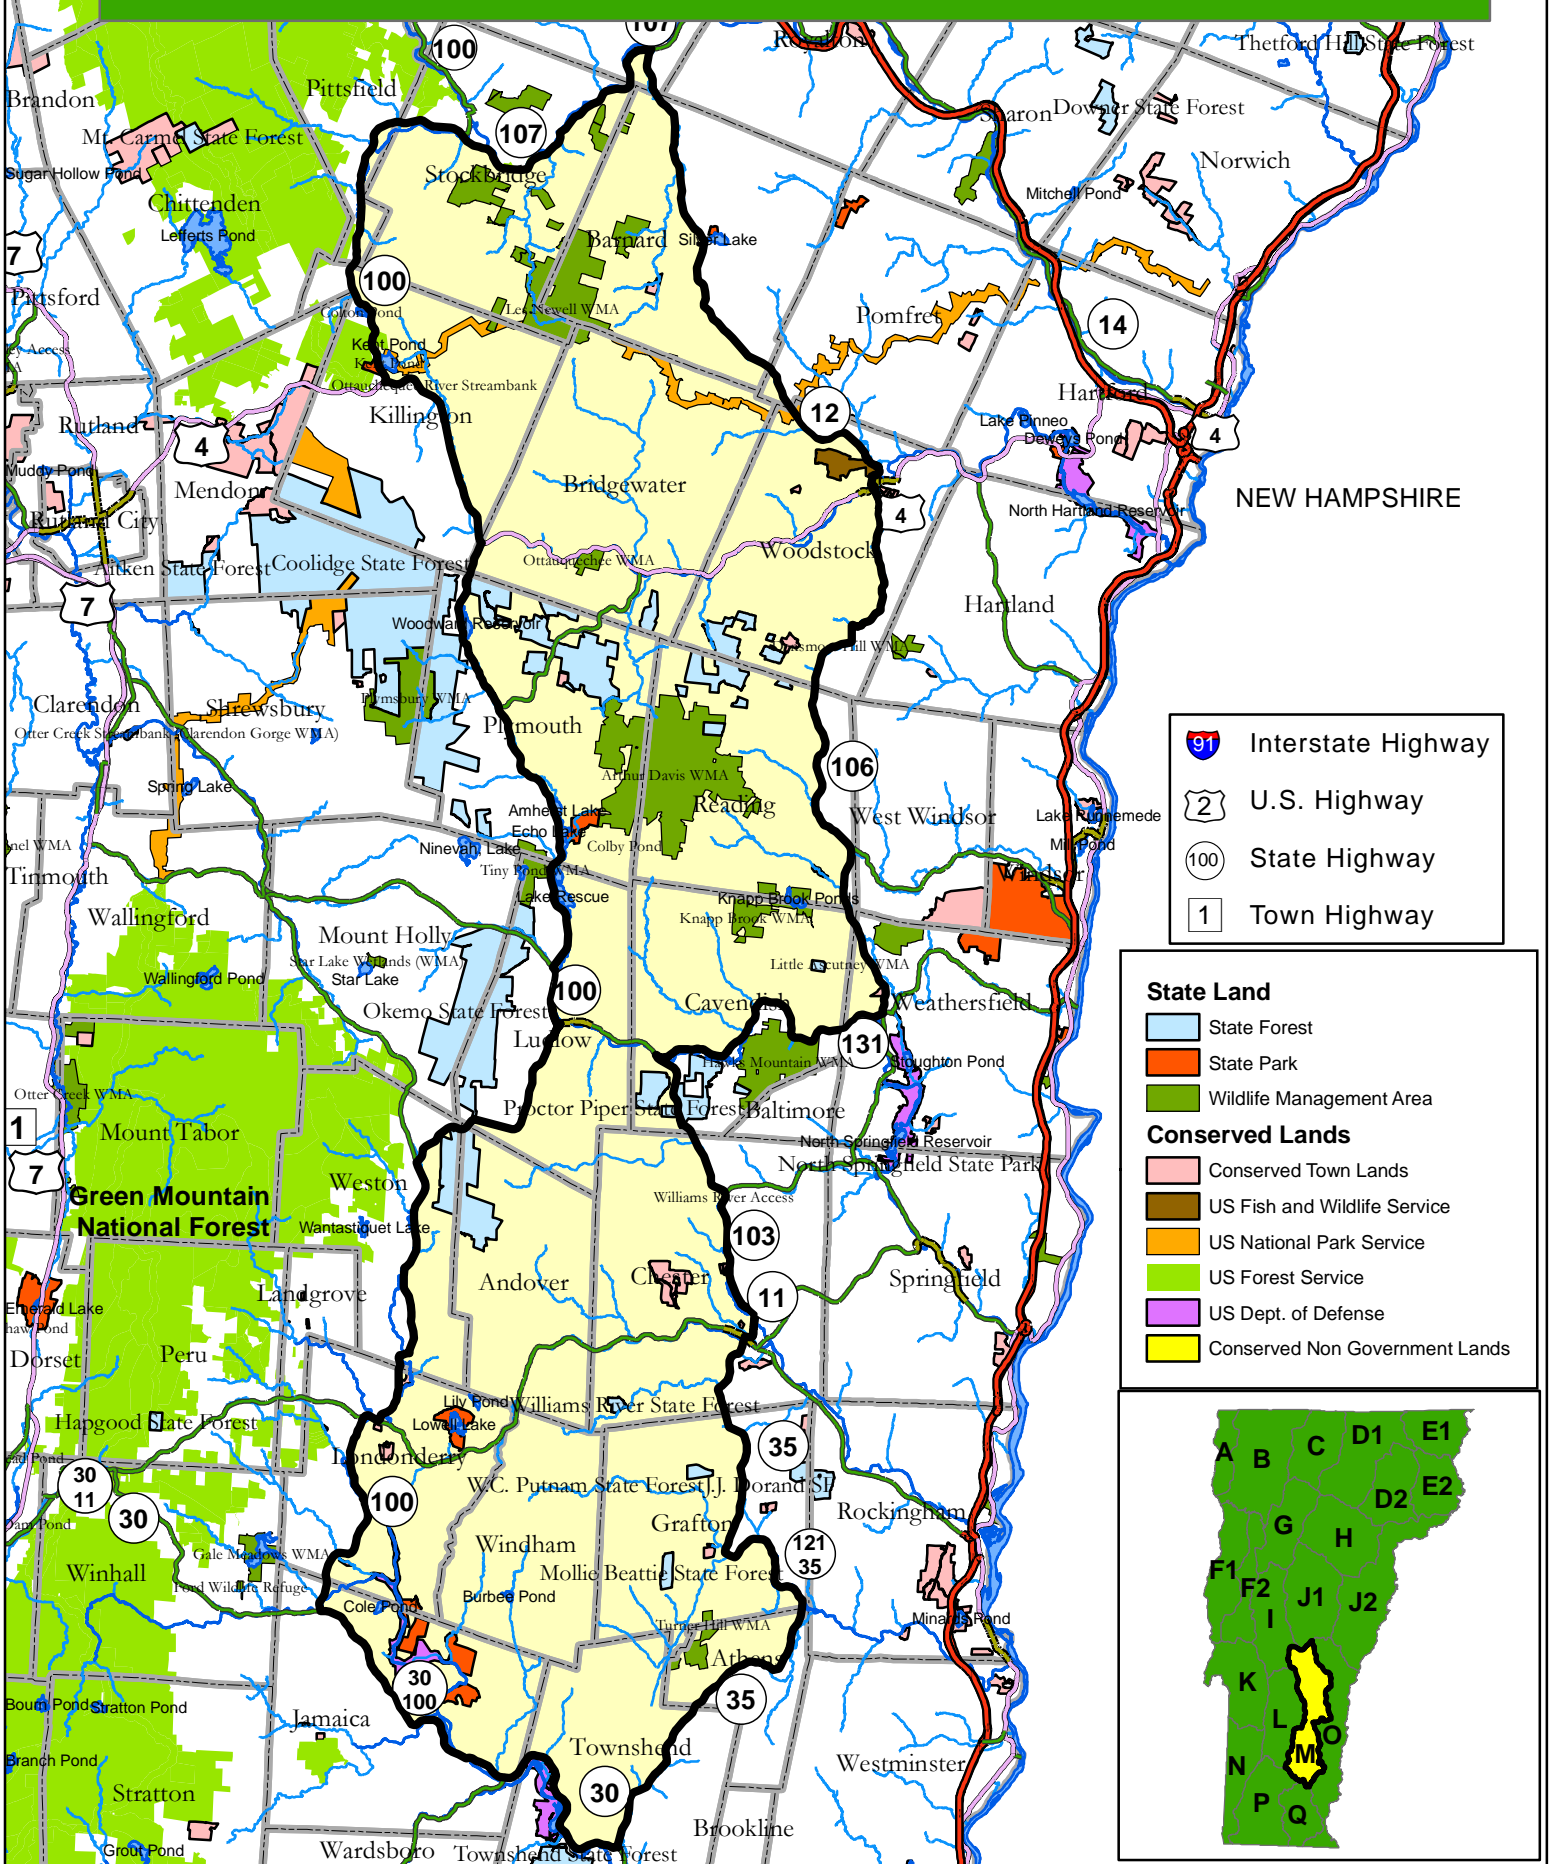

WILDLIFE MANAGEMENT UNIT M

Boundaries of conserved lands are approximate. This map and the information on it should be used for planning purposes only.